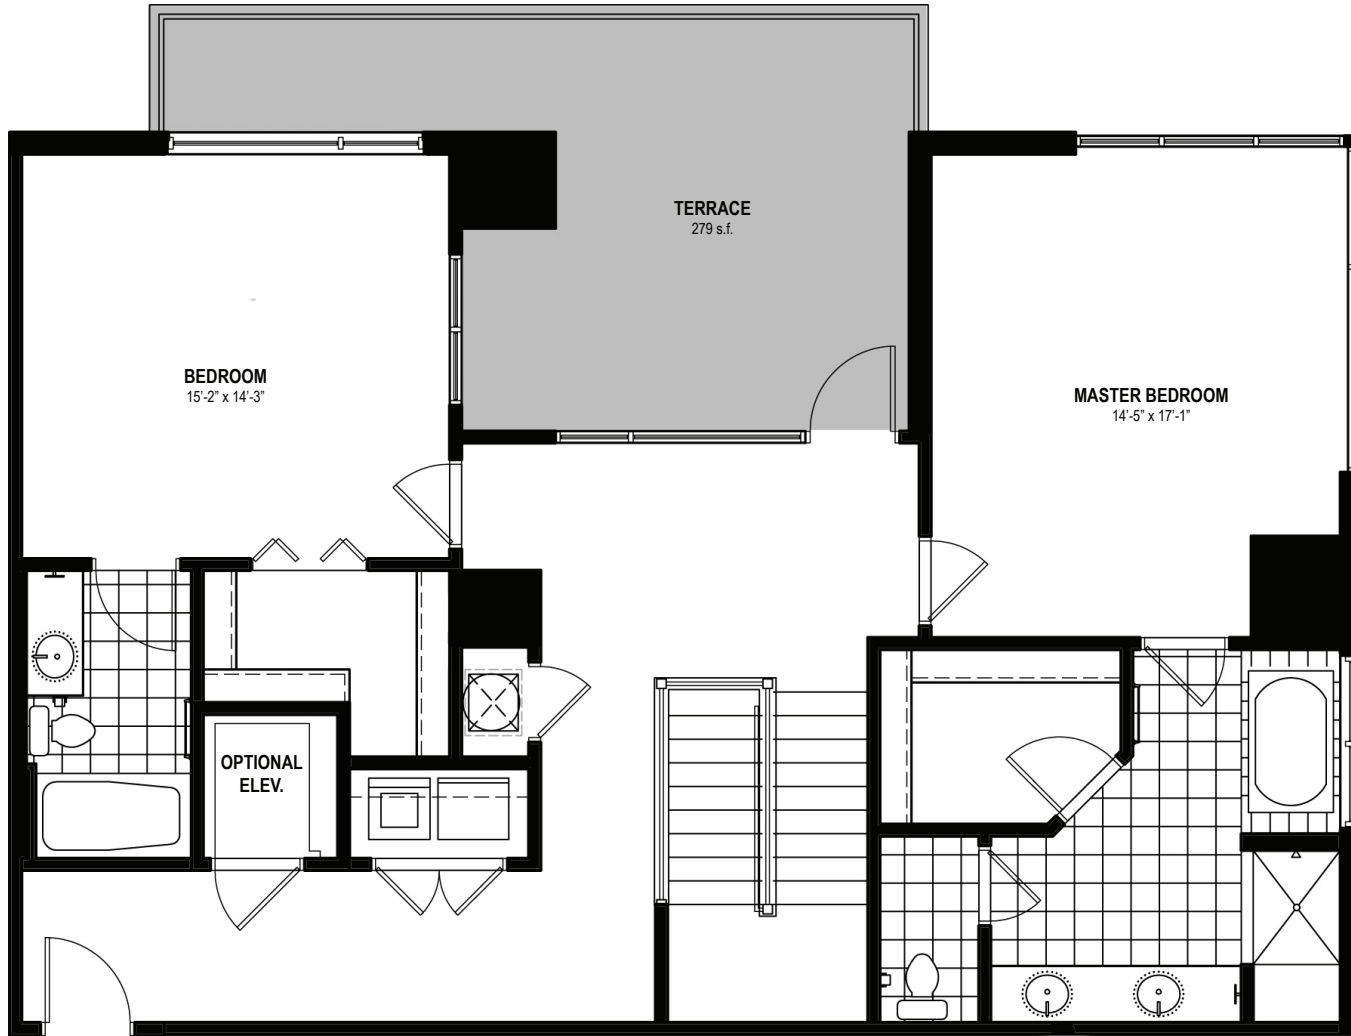

140  
WEST  
FRANKLIN  
RESIDENCES

**Residences**  
708 - First Floor

**Features**  
3 Bedrooms  
3.5 Baths  
Terrace

**Living Area**  
Interior: 2587 s.f.  
Exterior: 422 s.f.  
Total: 3009 s.f.

ROSEMARY STREET

WEST FRANKLIN STREET

140  
WEST  
FRANKLIN  
RESIDENCES

**Residences**  
708 - Second Floor

**Features**  
3 Bedrooms  
3.5 Baths  
Terrace

**Living Area**  
Interior: 2587 s.f.  
Exterior: 422 s.f.  
Total: 3009 s.f.