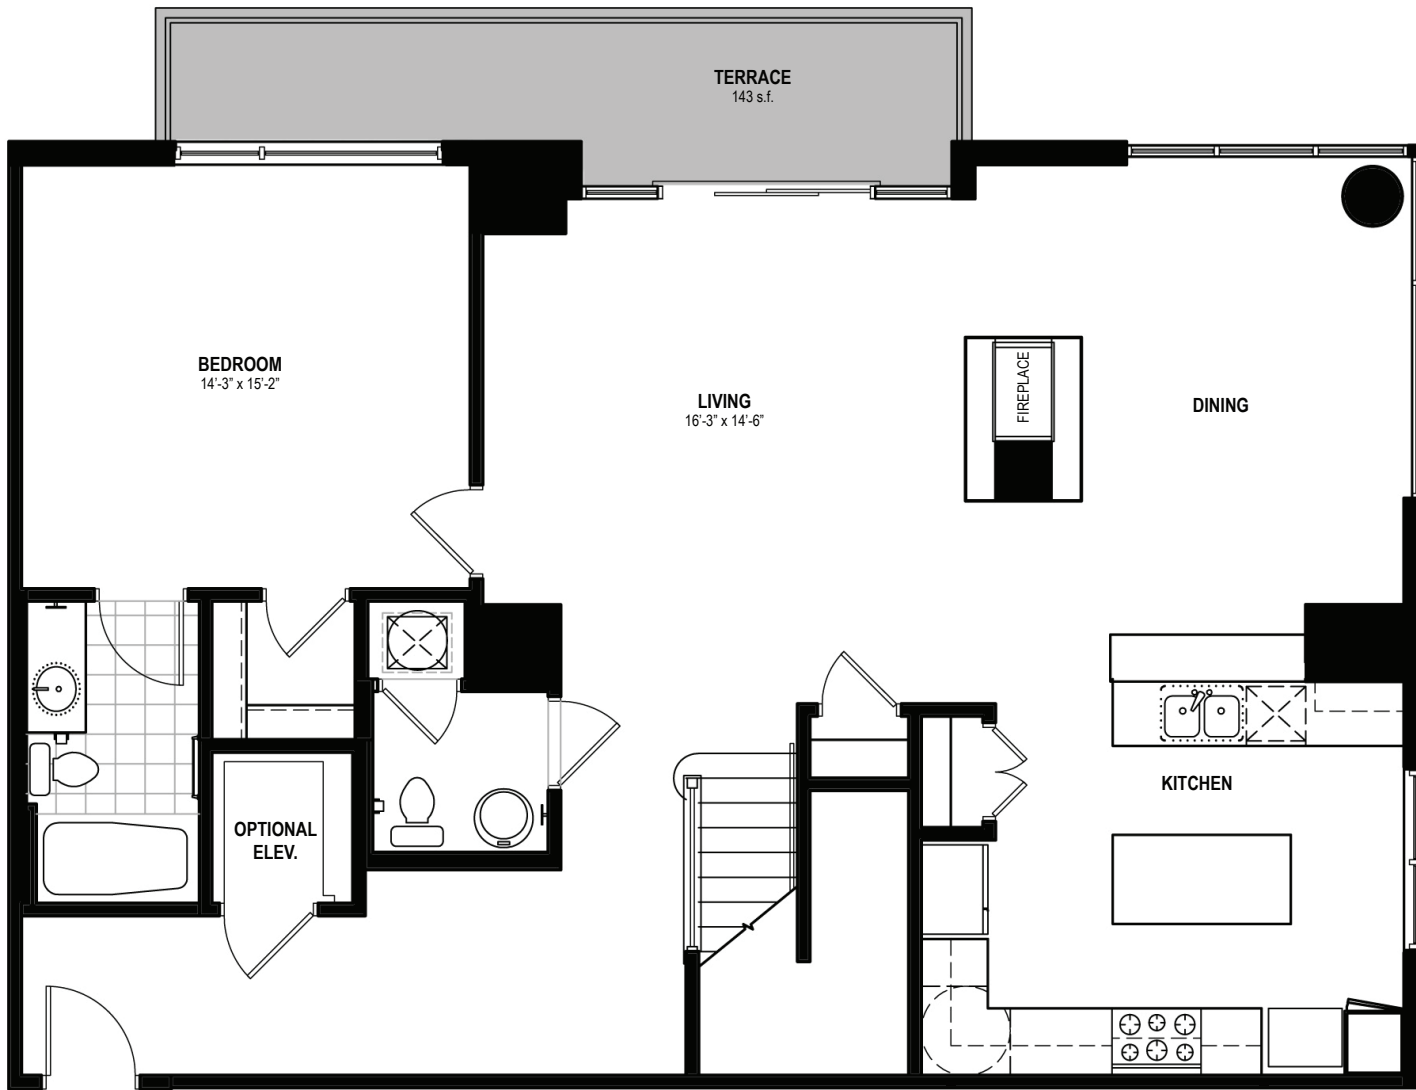

140  
WEST  
FRANKLIN  
RESIDENCES

**Residences**  
708 - First Floor

**Features**  
3 Bedrooms  
3.5 Baths  
Terrace

**Living Area**  
Interior: 2587 s.f.  
Exterior: 422 s.f.  
Total: 3009 s.f.

ROSEMARY STREET

WEST FRANKLIN STREET

140  
WEST  
FRANKLIN  
RESIDENCES

**Residences**  
708 - Second Floor

**Features**  
3 Bedrooms  
3.5 Baths  
Terrace

**Living Area**  
Interior: 2587 s.f.  
Exterior: 422 s.f.  
Total: 3009 s.f.